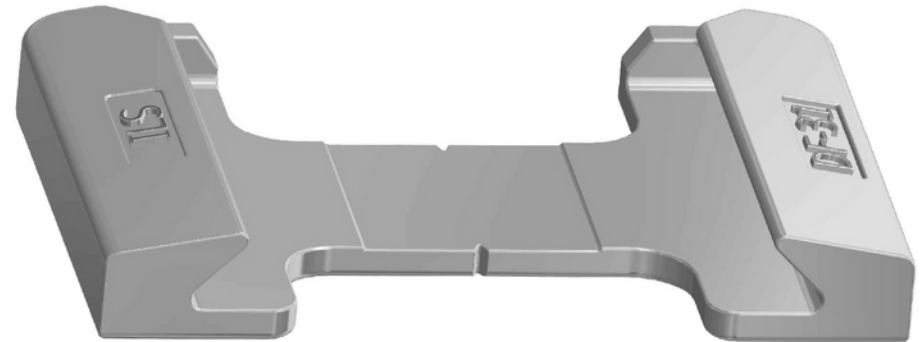

LOADS		TENSION [kN]	SHEAR [kN]
BREAKING LOAD	BL	500	420
PROOF LOAD	PL	313	263
SAFE WORKING LOAD	SWL	250	210

TOTAL WEIGHT: 3,7 kg

SINGLE DOVETAIL SOCKET 45° DF-31

**NAVACQS SEAL SUPPLIERS B.V.**

Albert Plesmanweg 107 A  
3088 GC Rotterdam  
Nederland